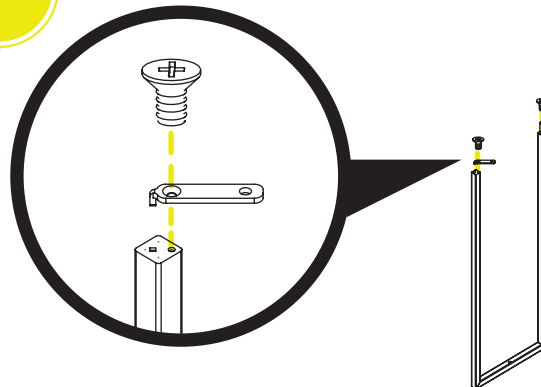

BLU
DOT

STRUT

ASSEMBLY NOTES

FOUR. SQUARE.

CARE

Clean with a soft cloth or sponge using a mild detergent, such as dish soap, and warm water. Wipe completely dry with a soft cloth.

PARTS

1

Assemble on carpet or protective mat

x4
1017

2

x1
1205

3

x8
1206

x2
1018

4