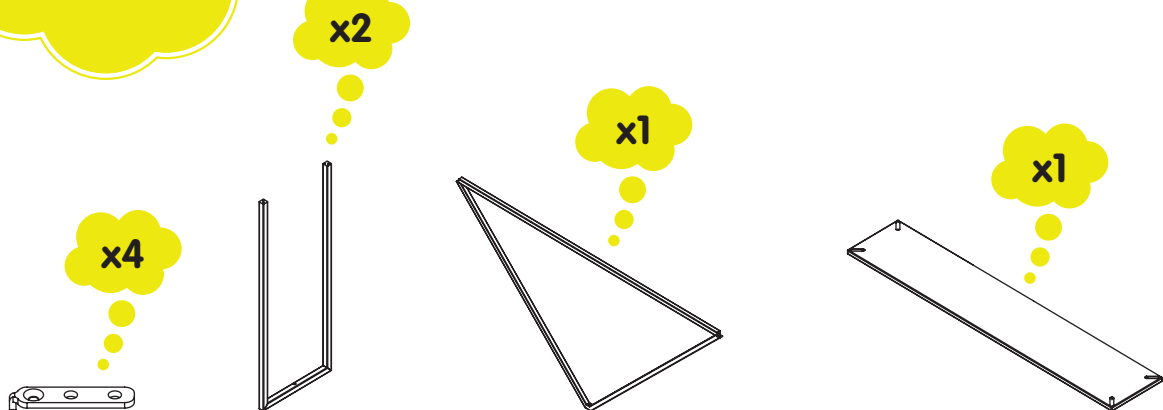

BLU
DOT

STRUT

ASSEMBLY NOTES

FOUR. SQUARE.

CARE

Clean with a soft cloth or sponge using a mild detergent, such as dish soap, and warm water. Wipe completely dry with a soft cloth.

PARTS

1

Assemble on carpet or protective mat

x4
1017

2

x1
1205

3

x8
1206

x2
1018

4