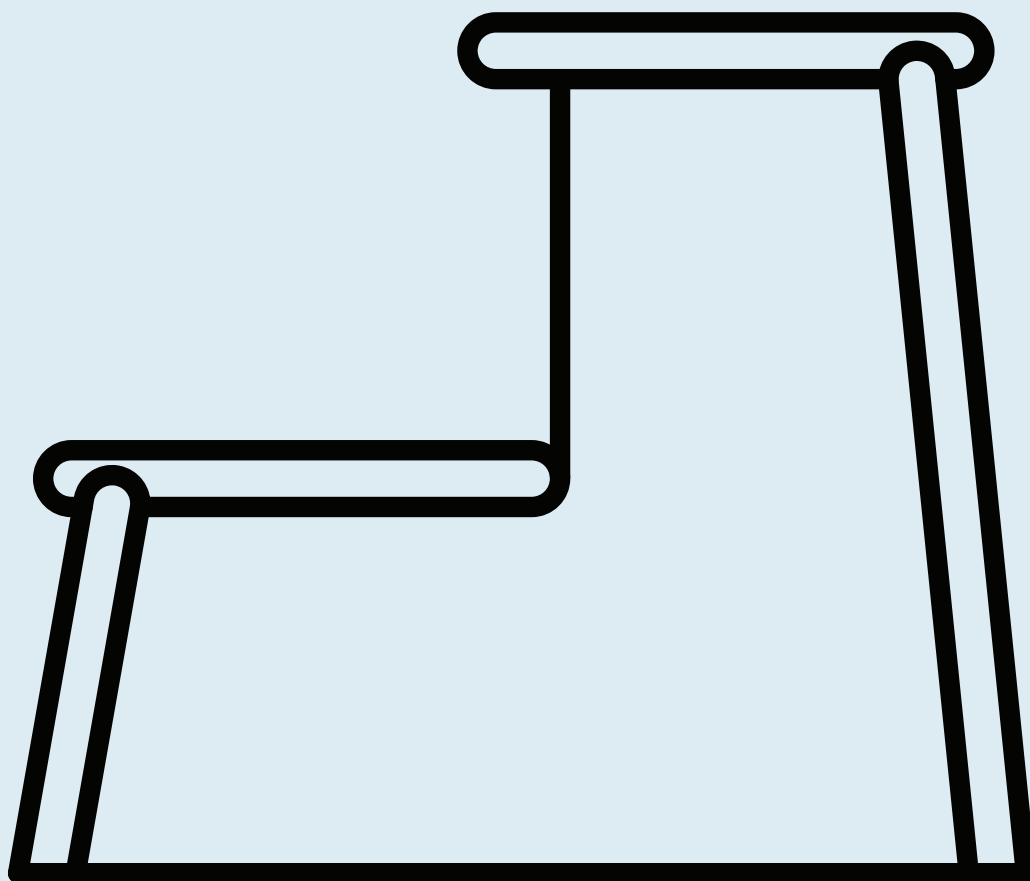

# Jut Step Stool

DESIGNED IN 2021

ASSEMBLY NOTES | REV 00

## CLEAN

Clean with a slightly damp, soft cloth. To remove dirt and fingerprints, use a quality cleaner formulated for painted wood furniture. Wipe completely dry with a soft cloth in the direction of the wood grain.