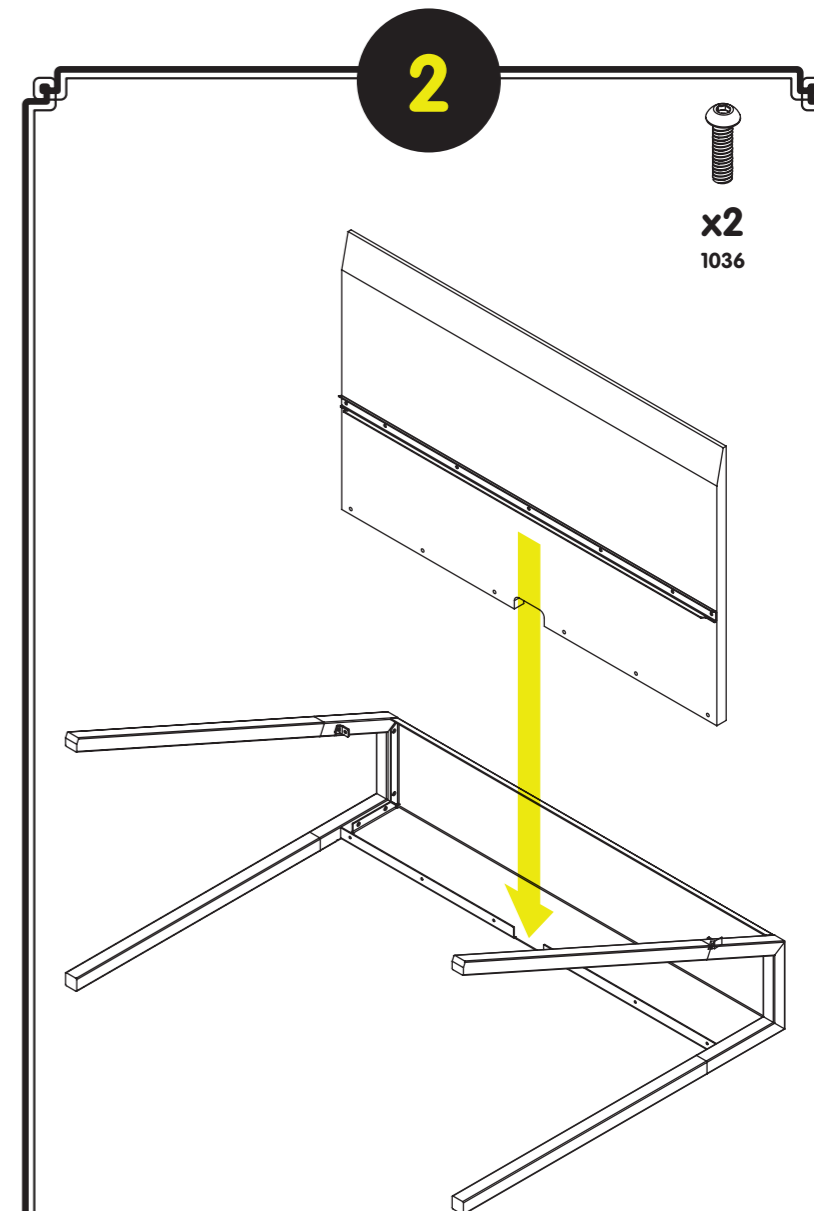

BLU
DOT

CANT DESK

ASSEMBLY NOTES

YES,
YOU TOO CAN
CANTILEVER!

CARE

Clean with a soft cloth or sponge using a mild detergent, such as dish soap, and warm water. Wipe completely dry with a soft cloth.

PARTS

1

x1
9004
x8
1036

2

x2
1036

3

x1
9003
x6
1037