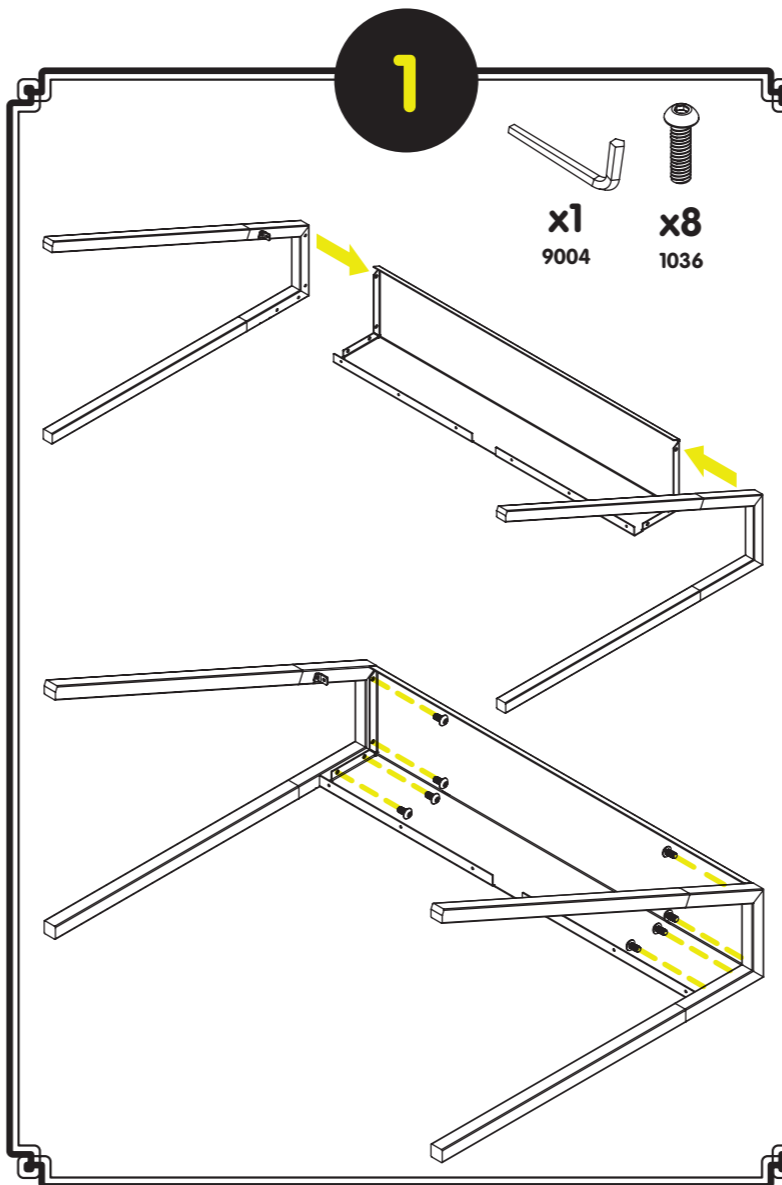

BLU
DOT

CANT DESK

ASSEMBLY NOTES

YES,
YOU TOO CAN
CANTILEVER!

CARE

Clean with a soft cloth or sponge using a mild detergent, such as dish soap, and warm water. Wipe completely dry with a soft cloth.

PARTS

1

x1
9004
x8
1036

2

x2
1036

3

x1
9003
x6
1037