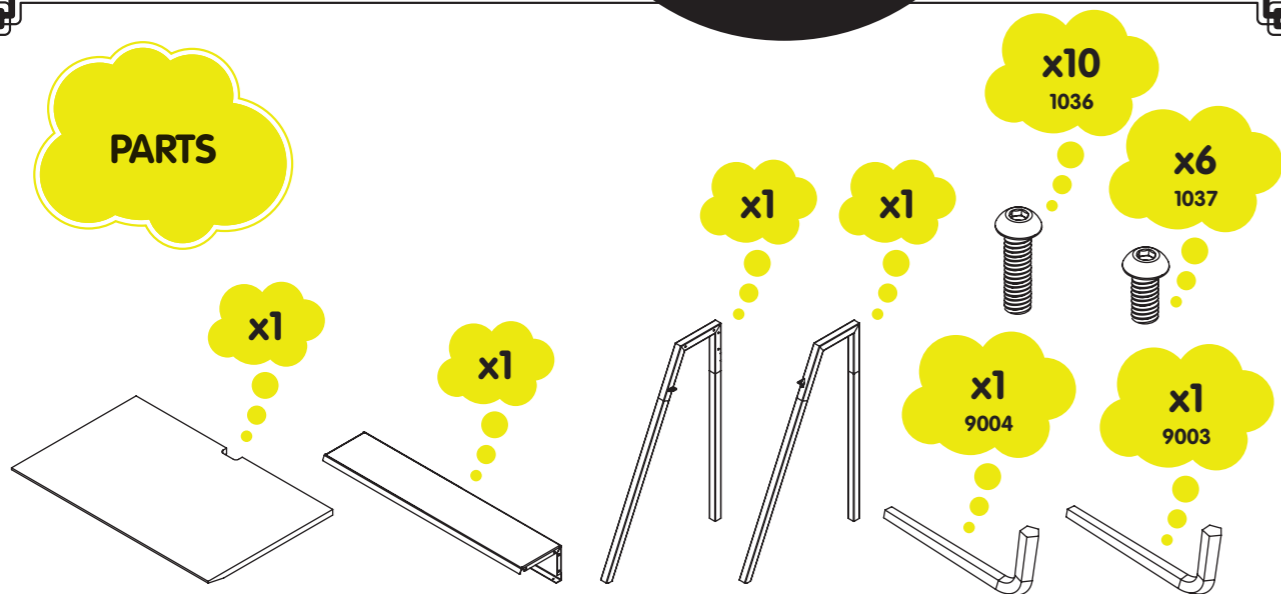

BLU
DOT

CANT DESK

ASSEMBLY NOTES

YES,
YOU TOO CAN
CANTILEVER!

CARE

Clean with a soft cloth or sponge using a mild detergent, such as dish soap, and warm water. Wipe completely dry with a soft cloth.

PARTS

1

x1
9004
x8
1036

2

x2
1036

3

x1
9003
x6
1037