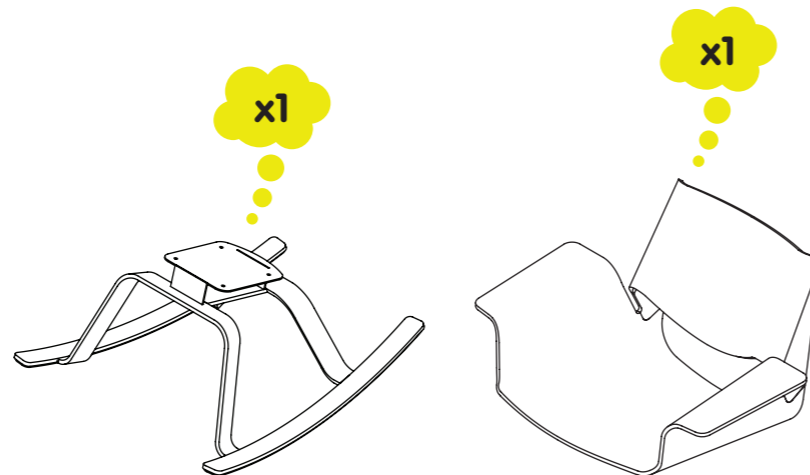

## CARE

Clean chair and steel base with a soft cloth or sponge using a mild detergent, such as dish soap, and warm water. Wipe completely dry with a soft cloth.

orient base this way

1

Assemble on carpet or protective mat

## PARTS