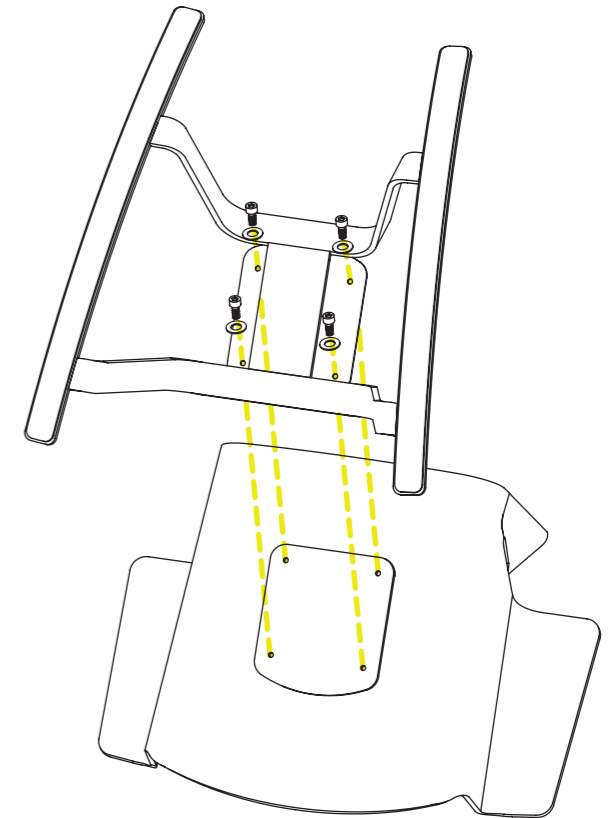

## CARE

Clean chair and steel base with a soft cloth or sponge using a mild detergent, such as dish soap, and warm water. Wipe completely dry with a soft cloth.

orient base this way

1

Assemble on carpet or protective mat

## PARTS