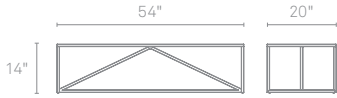

## STRUT COFFEE TABLE

Structure and design are one with the Strut. A proud stance for any gathering. Offered in two sizes of coffee tables as well as a console and a side table. Choose ivory or robin's egg blue for a subtler impact; or dark olive or watermelon for more punch. Powder-coated steel frame base, and a durable polyurethane finish over MDF for the top.