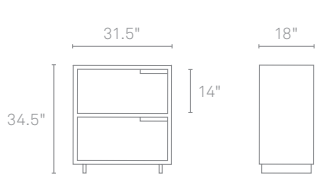

MODU-LICIOUS 2 DRAWER LATERAL FILE

Drawers and doors are your canvas with the award-winning Modu-licious series. Choose from white, grey blue, FLW red, ivory, slate, off-white, and robin's egg blue to create your own look. File drawers have ball bearing slides, and can accommodate both letter and legal sized hanging files.