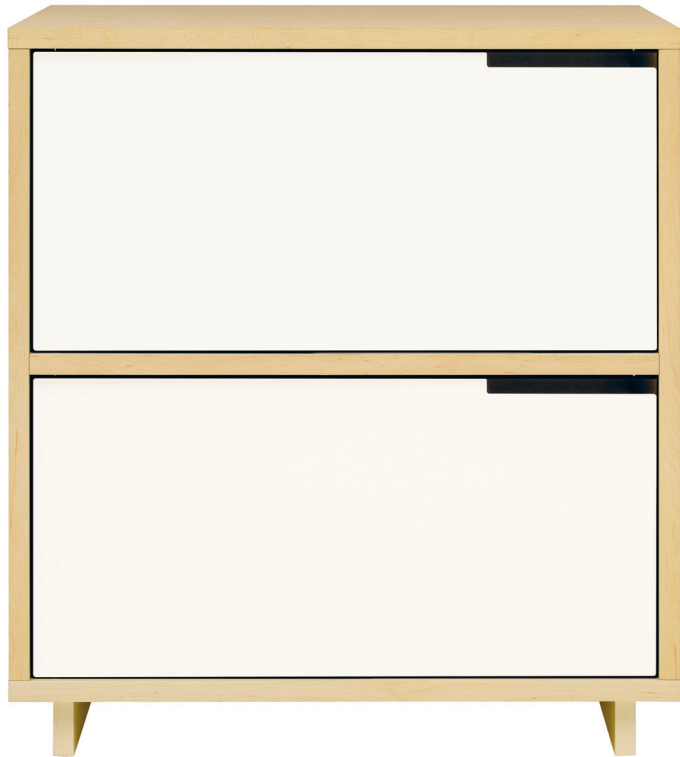

MODU-LICIOUS 2 DRAWER LATERAL FILE

Drawers and doors are your canvas with the award-winning Modu-licious series. Choose from white, grey blue, FLW red, ivory, slate, off-white, and robin's egg blue to create your own look. File drawers have ball bearing slides, and can accommodate both letter and legal sized hanging files.

MODU-LICIOUS 2 DRAWER LATERAL FILE		
MD1-LATFL2-MA	MAPLE	\$899
MD1-LATFL2-GO	GRAPHITE-ON-OAK	\$899
MD1-LATFL2-WL	WALNUT	\$999

MAPLE

GRAPHITE-ON-OAK

WALNUT

WHITE

GREY BLUE

FLW RED

IVORY