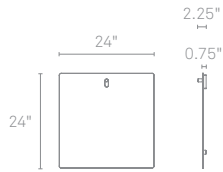

HANG 1

Hang 1 in your entry. Hang 1 in your bathroom. Hang 1 in your bedroom. You get the idea. Smooth, radius-edged mirror mounts on a playful solid walnut peg. One size.

HANG 1
MR1-HANG1X-XX WALNUT \$199