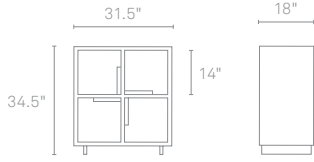

MODU-LICIOUS #3

MD1-MD3000-MA	MAPLE	\$799
MD1-MD3000-GO	GRAPHITE-ON-OAK	\$799
MD1-MD3000-WL	WALNUT	\$929

MAPLE

GRAPHITE-ON-OAK

WALNUT

WHITE

GREY BLUE

FLW RED