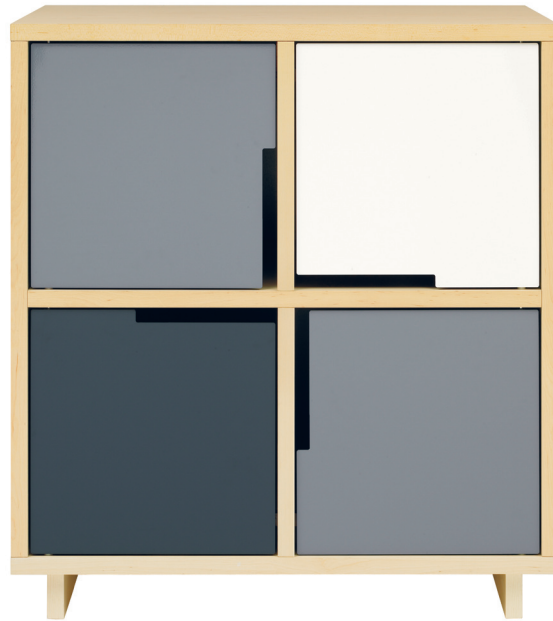

MODU-LICIOUS #3

Drawers and doors are your canvas with the award-winning Modu-licious series. Hardwood veneers are available in maple, graphite-on-oak, and walnut. Powder-coated doors and drawer fronts are available in white, grey blue, FLW red, ivory, slate, off-white, and robin's egg blue.

MODU-LICIOUS #3

MD1-MD3000-MA	MAPLE	\$799
MD1-MD3000-GO	GRAPHITE-ON-OAK	\$799
MD1-MD3000-WL	WALNUT	\$929

MAPLE

GRAPHITE-ON-OAK

WALNUT

WHITE

GREY BLUE

FLW RED