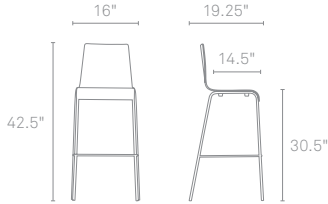

BARSTOOL BARSTOOL

An unassuming take on the everyday side chair - good proportions, nice materials, and a great price. Bent plywood shell available in technical white oak, ivory, graphite-on-oak, and ebony. Base comes in chrome-plated steel. Chairs are stackable up to four high.