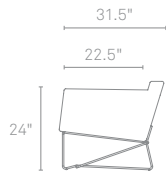

SWEPT

An understated stitch traces the lean silhouette of this finely tailored sofa. Gently flared arms hover over a barely-there stainless steel base. Available in slate or white contract grade leather-alternative upholstery.