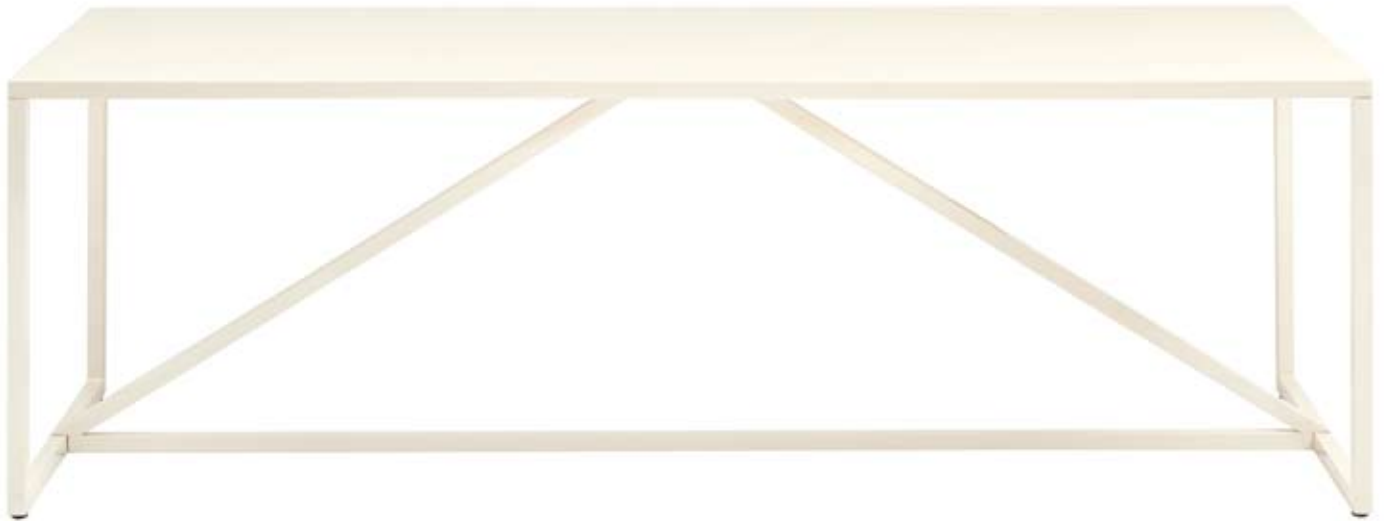

STRUT X-LARGE TABLE

Structure and design are one with the Strut. A proud stance for any gathering. Conferencing for ten, dining for eight, or a power desk for one. Choose from ivory, slate, watermelon or white. Powder-coated steel frame with a durable polyurethane finish over MDF for the top.

STRUT X-LARGE TABLE

SR1-90TBPk-IV	IVORY	\$1399
SR1-90TBPk-SL	SLATE	\$1399
SR1-90TBPk-WM	WATERMELON	\$1399
SR1-90TBPk-WH	WHITE	\$1399

To place an order, or find a Blu Dot retailer near you, visit www.bludot.com or contact us by phone at 612.782.1844 or by fax 612.782.1845. To inquire about trade discounts or becoming a Blu Dot retailer, please email sales@bludot.com or phone at 612.782.1844. For further product information and all other inquiries, please email service@bludot.com or call 612.782.1844.