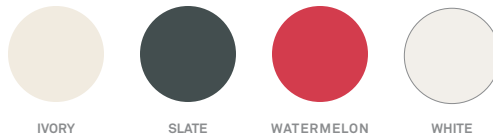

To place an order, or find a Blu Dot retailer near you, visit www.bludot.com or contact us by phone at 612.782.1844 or by fax 612.782.1845. To inquire about trade discounts or becoming a Blu Dot retailer, please email sales@bludot.com or phone at 612.782.1844. For further product information and all other inquiries, please email service@bludot.com or call 612.782.1844.