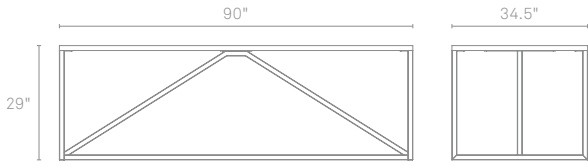

STRUT X-LARGE TABLE

Structure and design are one with the Strut. A proud stance for any gathering. Conferencing for ten, dining for eight, or a power desk for one. Choose from ivory, slate, watermelon or white. Powder-coated steel frame with a durable polyurethane finish over MDF for the top.

STRUT X-LARGE TABLE

SR1-90TBPk-IV	IVORY	\$1399
SR1-90TBPk-SL	SLATE	\$1399
SR1-90TBPk-WM	WATERMELON	\$1399
SR1-90TBPk-WH	WHITE	\$1399

To place an order, or find a Blu Dot retailer near you, visit www.bludot.com or contact us by phone at 612.782.1844 or by fax 612.782.1845. To inquire about trade discounts or becoming a Blu Dot retailer, please email sales@bludot.com or phone at 612.782.1844. For further product information and all other inquiries, please email service@bludot.com or call 612.782.1844.