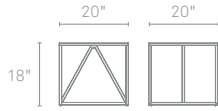

STRUT SIDE TABLE

Structure and design are one with the Strut. A proud stance for any gathering. Choose ivory or white for a subtle impact. For more punch power choose slate or watermelon. Powder-coated steel frame with a durable polyurethane finish over MDF for the top.