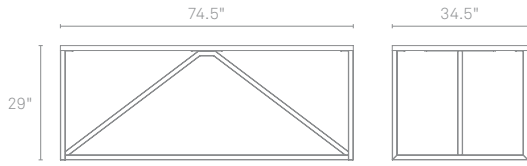

# STRUT LARGE TABLE

Structure and design are one with the Strut. A proud stance for any gathering. Conferencing for ten, dining for eight, or a power desk for one. Choose from ivory, slate, watermelon or white. Powder-coated steel frame with a durable polyurethane finish over MDF for the top.