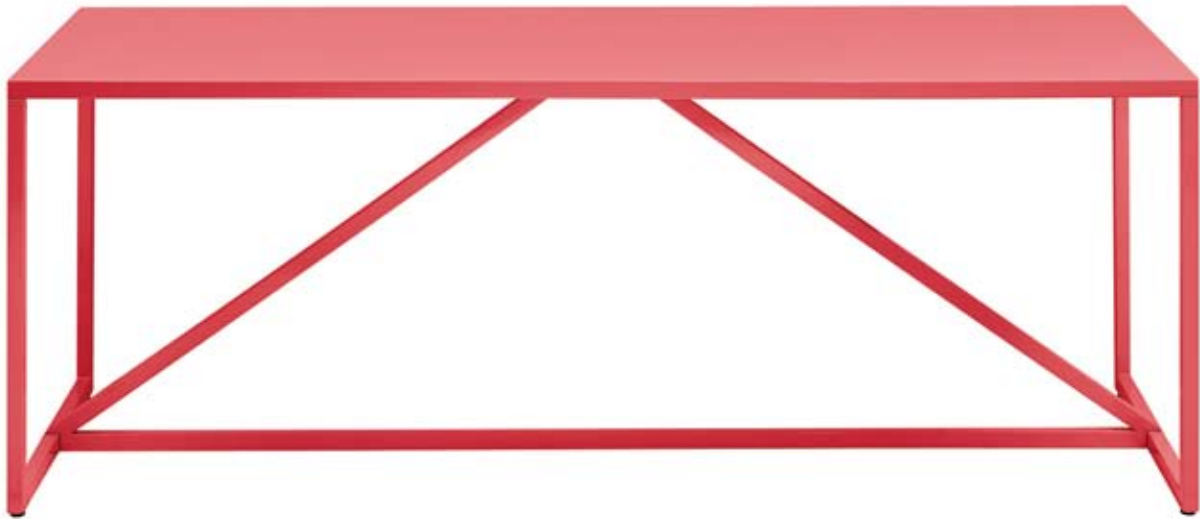

# STRUT LARGE TABLE

Structure and design are one with the Strut. A proud stance for any gathering. Conferencing for ten, dining for eight, or a power desk for one. Choose from ivory, slate, watermelon or white. Powder-coated steel frame with a durable polyurethane finish over MDF for the top.

STRUT LARGE TABLE		
SR1-75TBPK-IV	IVORY	\$1199
SR1-75TBPK-SL	SLATE	\$1199
SR1-75TBPK-WM	WATERMELON	\$1199
SR1-75TBPK-WH	WHITE	\$1199

To place an order, or find a Blu Dot retailer near you, visit [www.bludot.com](http://www.bludot.com) or contact us by phone at 612.782.1844 or by fax 612.782.1845. To inquire about trade discounts or becoming a Blu Dot retailer, please email [sales@bludot.com](mailto:sales@bludot.com) or phone at 612.782.1844. For further product information and all other inquiries, please email [service@bludot.com](mailto:service@bludot.com) or call 612.782.1844.