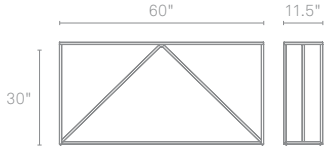

## STRUT CONSOLE TABLE

Structure and design are one with the Strut. A proud stance for any gathering. Choose ivory or white for a subtle impact. For more punch power choose slate or watermelon. Powder-coated steel frame with a durable polyurethane finish over MDF for the top.