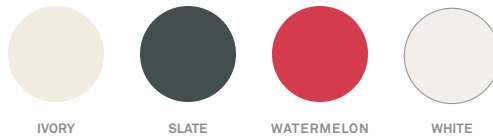

To place an order, or find a Blu Dot retailer near you, visit www.bludot.com or contact us by phone at 612.782.1844 or by fax 612.782.1845. To inquire about trade discounts or becoming a Blu Dot retailer, please email sales@bludot.com or phone at 612.782.1844. For further product information and all other inquiries, please email service@bludot.com or call 612.782.1844.