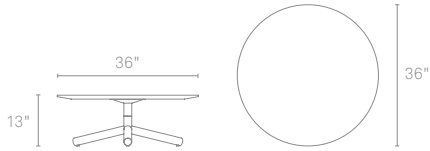

## SPROUT COFFEE TABLE

Pure color and brushed stainless steel play well together in this collection. Tops and stems in your choice of yellow, ivory or black. Color peeks through the legs for a flirtatious touch.