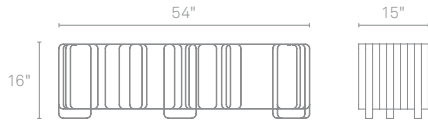

SON OF A BENCH

Is it a bench, a coffee table, or a sculpture? Yes, it is. Interlocking loops of hot-rolled steel create an intriguing form of mass and negative space. A glossy black rubber-dipped skin positively drips with attitude. Black only.