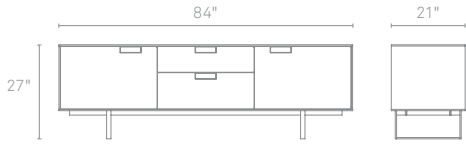

SERIES 11 2 DRAWER/2 DOOR CONSOLE

An elegant and refined approach with thin edges and thoughtful proportions. Subtle and inventive door pulls smoothly open and close drawers with contrasting FLW red interior. Pieces for almost every room in the house—bedroom, dining room, living room, TV room and office. Rift-sawn white oak or graphite-on-oak with an alloy-plated stainless steel base. Series Eleven. When ten just isn't quite enough.

SERIES 11 2 DRAWER/2 DOOR CONSOLE		
SE1-LGCRED-WO	RIFT-SAWN WHITE OAK	\$1999
SE1-LGCRED-GO	GRAPHITE-ON-OAK	\$1999

RIFT-SAWN
WHITE OAK

GRAPHITE-
ON-OAK

To place an order, or find a Blu Dot retailer near you, visit www.bludot.com or contact us by phone at 612.782.1844 or by fax 612.782.1845. To inquire about trade discounts or becoming a Blu Dot retailer, please email sales@bludot.com or phone at 612.782.1844. For further product information and all other inquiries, please email service@bludot.com or call 612.782.1844.