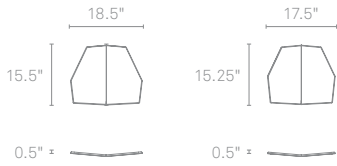

REAL GOOD PAD

A wafer-thin seat pad makes a perfect accessory for the Real Good chair. Its slim profile won't spoil the clean lines. Magnets and non-slip rubber cleverly hold it in place. In black or white leather alternative. Also for the bar and counter stool.