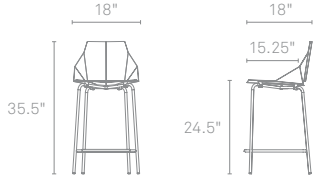

REAL GOOD COUNTERSTOOL

Thin is in. Powder-coated steel ships flat and folds along laser-cut lines to create a dynamic and comfortable chair. As skinny as a supermodel yet far more sturdy. Available in four glossy tone-on-tone colors: black, red, aqua/robin's egg blue and ivory/grey..