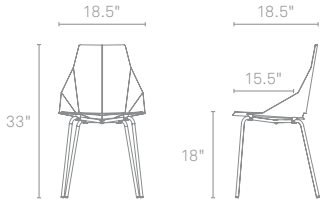

REAL GOOD CHAIR

Thin is in. Powder-coated steel ships flat and folds along laser-cut lines to create a dynamic and comfortable chair. As skinny as a supermodel yet far more sturdy. Available in four glossy tone-on-tone colors: black, red, aqua/robin's egg blue and ivory/grey..