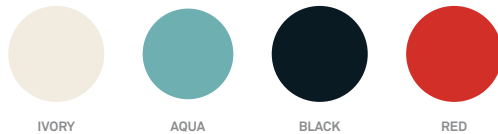

To place an order, or find a Blu Dot retailer near you, visit www.bludot.com or contact us by phone at 612.782.1844 or by fax 612.782.1845. To inquire about trade discounts or becoming a Blu Dot retailer, please email sales@bludot.com or phone at 612.782.1844. For further product information and all other inquiries, please email service@bludot.com or call 612.782.1844.