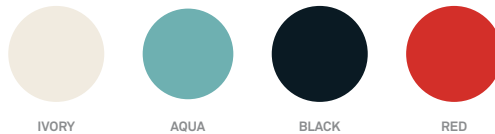

**REAL GOOD BARSTOOL**

Thin is in. Powder-coated steel ships flat and folds along laser-cut lines to create a dynamic and comfortable chair. As skinny as a supermodel yet far more sturdy. Available in four glossy tone-on-tone colors: black, red, aqua/robin's egg blue and ivory/grey..

**REAL GOOD BARSTOOL**

|               |             |       |
|---------------|-------------|-------|
| RG1-BARSTL-IV | IVORY/GREY  | \$219 |
| RG1-BARSTL-AQ | AQUA/BLUE   | \$219 |
| RG1-BARSTL-BK | BLACK/BLACK | \$219 |
| RG1-BARSTL-RD | RED/RED     | \$219 |