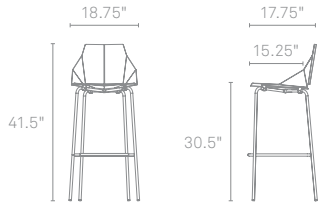

**REAL GOOD BARSTOOL**

Thin is in. Powder-coated steel ships flat and folds along laser-cut lines to create a dynamic and comfortable chair. As skinny as a supermodel yet far more sturdy. Available in four glossy tone-on-tone colors: black, red, aqua/robin's egg blue and ivory/grey..