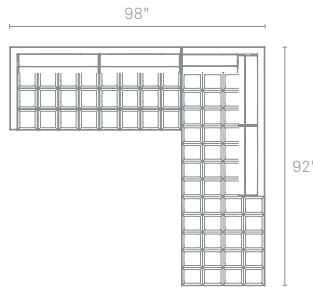

PARAMOUNT RIGHT SECTIONAL		
PM1-RSECTL-GP	GRAPHITE	\$3199
PM1-RSECTL-PB	PEBBLE	\$3199
PM1-RSECTL-SG	SMOG	\$3199
PM1-RSECTL-SK	SMOKE	\$3199
PM1-RSECTL-ST	STONE	\$3199

To place an order, or find a Blu Dot retailer near you, visit www.bludot.com or contact us by phone at 612.782.1844 or by fax 612.782.1845. To inquire about trade discounts or becoming a Blu Dot retailer, please email sales@bludot.com or phone at 612.782.1844. For further product information and all other inquiries, please email service@bludot.com or call 612.782.1844.