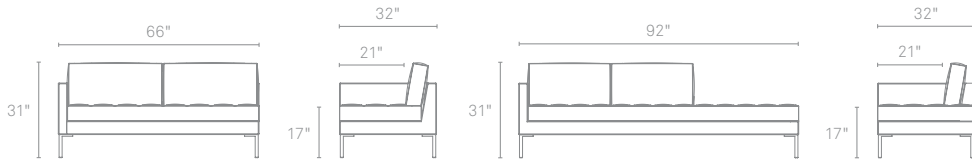

PARAMOUNT RIGHT SECTIONAL		
PM1-RSECTL-GP	GRAPHITE	\$3199
PM1-RSECTL-PB	PEBBLE	\$3199
PM1-RSECTL-SG	SMOG	\$3199
PM1-RSECTL-SK	SMOKE	\$3199
PM1-RSECTL-ST	STONE	\$3199

To place an order, or find a Blu Dot retailer near you, visit www.bludot.com or contact us by phone at 612.782.1844 or by fax 612.782.1845. To inquire about trade discounts or becoming a Blu Dot retailer, please email sales@bludot.com or phone at 612.782.1844. For further product information and all other inquiries, please email service@bludot.com or call 612.782.1844.