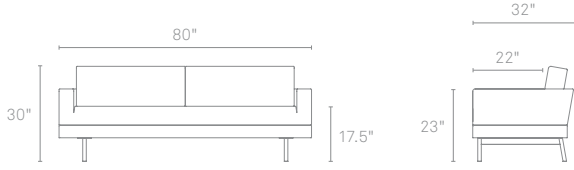

ONE NIGHT STAND

It's a sleeper sofa that doesn't look like one. Sort of like a wolf in sheep's clothing. Just remove the back cushions and flip the seat forward. Voilà, instant queen-sized mattress. Brushed stainless steel leg. Choose pebble, persimmon, smoke or stone.