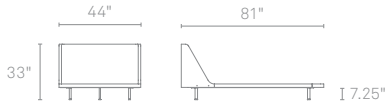

NOOK TWIN

What do you get when a curved, upholstered headboard flows into a slim, padded frame? One seriously good-looking bed. It's enough to make you want to leave the lights on. Available in chalk, dark roast, guacamole and smoke in twin, full, queen and king sizes.

NOOK TWIN		
NO1-BDTWIN-GY	CHALK	\$1299
NO1-BDTWIN-BR	DARK ROAST	\$1299
NO1-BDTWIN-GR	GUACAMOLE	\$1299
NO1-BDTWIN-SK	SMOKE	\$1299

Twin size pictured

CHALK

DARK ROAST

GUACAMOLE

SMOKE

To place an order, or find a Blu Dot retailer near you, visit www.bludot.com or contact us by phone at 612.782.1844 or by fax 612.782.1845. To inquire about trade discounts or becoming a Blu Dot retailer, please email sales@bludot.com or phone at 612.782.1844. For further product information and all other inquiries, please email service@bludot.com or call 612.782.1844.