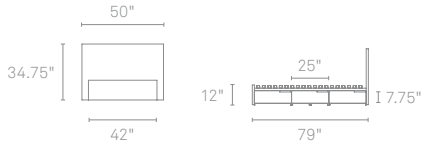

**MODU-LICIOUS TWIN**

An elegant combination of sleeping and storage. Six powder-coated steel drawers in white, grey blue, ivory, slate and robin's egg blue combine with a frame of graphite-on-oak, maple or walnut. Available in twin, full, queen and king. Twin comes with three drawers—you choose which side. All other beds come with six drawers.

<b>MODU-LICIOUS TWIN</b>		
MD1-BDTWIN-MA	<b>MAPLE</b>	\$1299
MD1-BDTWIN-GO	<b>GRAPHITE-ON-OAK</b>	\$1299
MD1-BDTWIN-WL	<b>WALNUT</b>	\$1499

Twin size pictured

To place an order, or find a Blu Dot retailer near you, visit [www.bludot.com](http://www.bludot.com) or contact us by phone at 612.782.1844 or by fax 612.782.1845. To inquire about trade discounts or becoming a Blu Dot retailer, please email [sales@bludot.com](mailto:sales@bludot.com) or phone at 612.782.1844. For further product information and all other inquiries, please email [service@bludot.com](mailto:service@bludot.com) or call 612.782.1844.