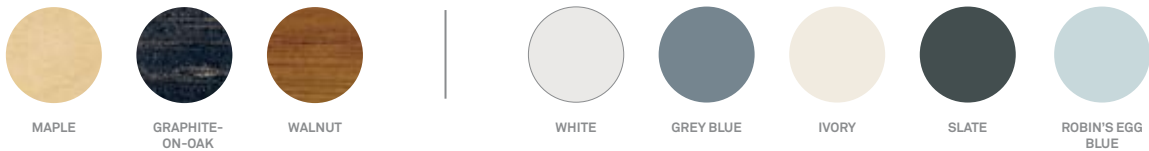

**MODU-LICIOUS TWIN**

An elegant combination of sleeping and storage. Six powder-coated steel drawers in white, grey blue, ivory, slate and robin's egg blue combine with a frame of graphite-on-oak, maple or walnut. Available in twin, full, queen and king. Twin comes with three drawers—you choose which side. All other beds come with six drawers.

<b>MODU-LICIOUS TWIN</b>		
MD1-BDTWIN-MA	<b>MAPLE</b>	\$1299
MD1-BDTWIN-GO	<b>GRAPHITE-ON-OAK</b>	\$1299
MD1-BDTWIN-WL	<b>WALNUT</b>	\$1499

Twin size pictured

To place an order, or find a Blu Dot retailer near you, visit [www.bludot.com](http://www.bludot.com) or contact us by phone at 612.782.1844 or by fax 612.782.1845. To inquire about trade discounts or becoming a Blu Dot retailer, please email [sales@bludot.com](mailto:sales@bludot.com) or phone at 612.782.1844. For further product information and all other inquiries, please email [service@bludot.com](mailto:service@bludot.com) or call 612.782.1844.