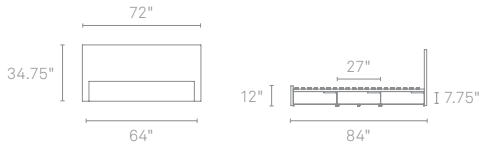

MODU-LICIOUS QUEEN

| | | |
|---------------|-----------------|--------|
| MD1-BDQUEE-MA | MAPLE | \$1999 |
| MD1-BDQUEE-GO | GRAPHITE-ON-OAK | \$1999 |
| MD1-BDQUEE-WL | WALNUT | \$2249 |

Queen size pictured, Bedside Table sold separately