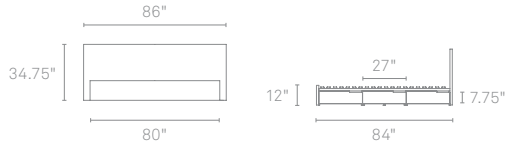

MODU-LICIOUS KING		
MD1-BDKING-MA	MAPLE	\$2249
MD1-BDKING-GO	GRAPHITE-ON-OAK	\$2249
MD1-BDKING-WL	WALNUT	\$2499

Queen size pictured, Bedside Table sold separately

MAPLE

GRAPHITE-ON-OAK

WALNUT

WHITE

GREY BLUE