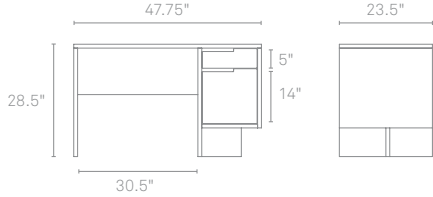

**MODU-LICIOUS POWER DESKETTE**

Can an office be delicious? Powder-coated steel drawers in white, grey blue, ivory, slate or robin's egg blue can be chosen in any combination and paired with a body in graphite-on-oak, maple or walnut. File drawers accommodate standard or legal hanging files.