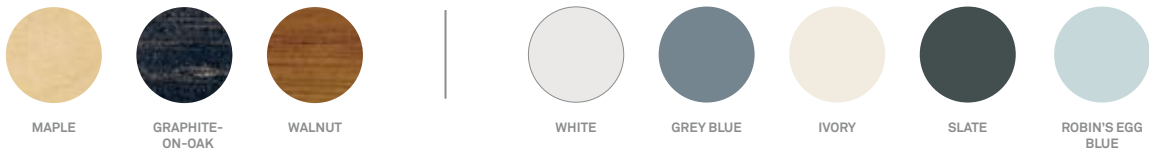

To place an order, or find a Blu Dot retailer near you, visit www.bludot.com or contact us by phone at 612.782.1844 or by fax 612.782.1845. To inquire about trade discounts or becoming a Blu Dot retailer, please email sales@bludot.com or phone at 612.782.1844. For further product information and all other inquiries, please email service@bludot.com or call 612.782.1844.