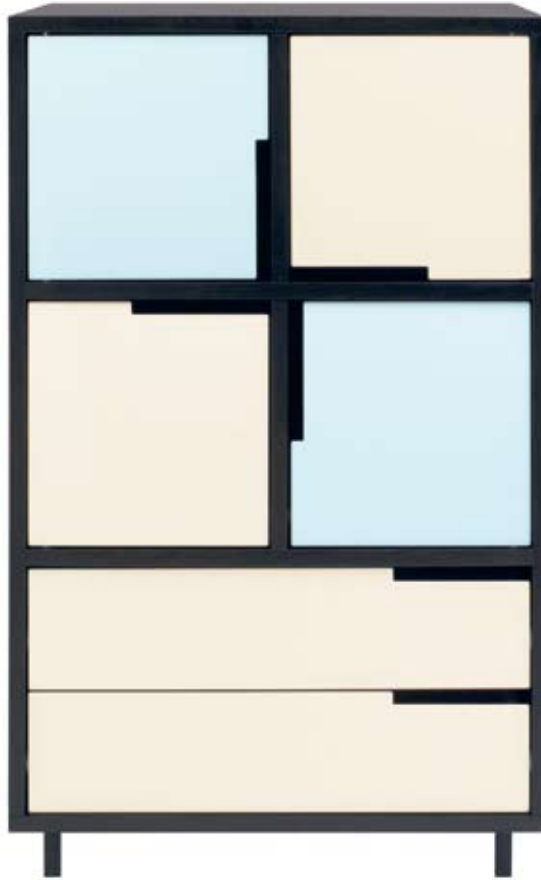

MODU-LICIOUS #6

Drawers and doors are your canvas with the award-winning Modu-licious series. Choose from white, grey blue, ivory, slate and robin's egg blue to create your own look. All models come in graphite-on-oak, maple and walnut with powder-coated steel drawers and doors.

MODU-LICIOUS #6

MD1-MD6XXX-MA	MAPLE	\$1399
MD1-MD6XXX-GO	GRAPHITE-ON-OAK	\$1399
MD1-MD6XXX-WL	WALNUT	\$1599

MAPLE

GRAPHITE-ON-OAK

WALNUT

WHITE

GREY BLUE

IVORY