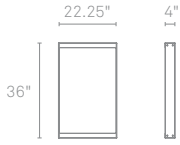

## MIRROR, MIRROR SMALL

Wicked witches never had it so good. Walnut pairs solidly with a black anodized aluminum framed mirror for a subtle, yet striking effect. Available in two sizes. Floor length size is suitable for leaning or hanging. Poison apples sold separately.

**MIRROR, MIRROR SMALL**  
MR1-MRMRSM-XX WALNUT

\$449

WALNUT

To place an order, or find a Blu Dot retailer near you, visit [www.bludot.com](http://www.bludot.com) or contact us by phone at 612.782.1844 or by fax 612.782.1845. To inquire about trade discounts or becoming a Blu Dot retailer, please email [sales@bludot.com](mailto:sales@bludot.com) or phone at 612.782.1844. For further product information and all other inquiries, please email [service@bludot.com](mailto:service@bludot.com) or call 612.782.1844.