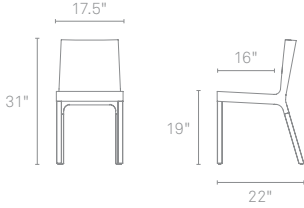

KNICKER CHAIR

KN1-SIDCHR-GY	CHALK	\$279
KN1-SIDCHR-BR	DARK ROAST	\$279
KN1-SIDCHR-WH	WHITE	\$279
KN1-SIDCHR-BK	BLACK	\$279
KN1-SIDCHR-BW	CHOCOLATE BROWN	\$279

CHALK

DARK ROAST

WHITE

BLACK

CHOCOLATE BROWN

To place an order, or find a Blu Dot retailer near you, visit www.bludot.com or contact us by phone at 612.782.1844 or by fax 612.782.1845. To inquire about trade discounts or becoming a Blu Dot retailer, please email sales@bludot.com or phone at 612.782.1844. For further product information and all other inquiries, please email service@bludot.com or call 612.782.1844.