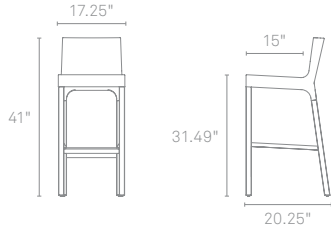

KNICKER BARSTOOL

Details make the difference. Like the subtle shift from fabric to wood and the just-so padded seat. Whether you're serving soufflé or corn dogs, no one will mind because of these chairs. Available in chalk or dark roast upholstery and white, black or chocolate leather alternative with walnut legs. Stools complete with a brushed stainless steel accent that protects the footrest from wear.