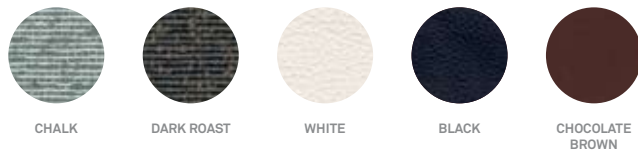

KNICKER BARSTOOL		
KN1-BARSTL-GY	CHALK	$299
KN1-BARSTL-BR	DARK ROAST	$299
KN1-BARSTL-WH	WHITE	$299
KN1-BARSTL-BK	BLACK	$299
KN1-BARSTL-BW	CHOCOLATE BROWN	$299