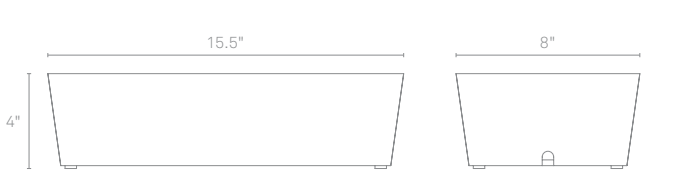

# JUICE BOX

One outlet, four electronic thingamajigs to plug in, let the Juice Box help balance that equation. Mitered walnut box with a felted wool removable top tames the tangle of cords while concealing a power strip of your choice.