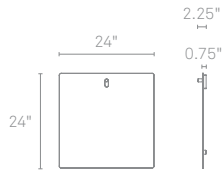

# HANG 1

Hang 1 in your entry. Hang 1 in your bathroom. Hang 1 in your bedroom. You get the idea. Smooth, radius-edged mirror mounts on a playful solid walnut peg. One size.

**HANG 1**  
MR1-HANG1X-XX      WALNUT      \$199