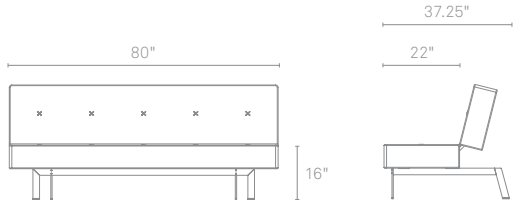

FLAT OUT

The name says it all . Sit up or sleep it off. Quickly convert from upright lounging to horizontal sprawl. Playful contrast cross-stitching, kicky French seams, and a solid stainless steel base add pizzazz to the straightforward yet inviting form.

FLAT OUT

F01-SLEEPR-RD	BRICK RED	\$1099
F01-SLEEPR-GY	GREY	\$1099
F01-SLEEPR-SK	SMOKE	\$1099
F01-SLEEPR-ST	STONE	\$1099

BRICK RED GREY SMOKE STONE

To place an order, or find a Blu Dot retailer near you, visit www.bludot.com or contact us by phone at 612.782.1844 or by fax 612.782.1845. To inquire about trade discounts or becoming a Blu Dot retailer, please email sales@bludot.com or phone at 612.782.1844. For further product information and all other inquiries, please email service@bludot.com or call 612.782.1844.