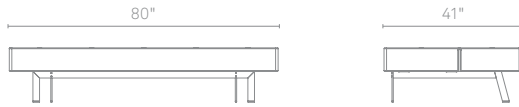

FLAT OUT

The name says it all . Sit up or sleep it off. Quickly convert from upright lounging to horizontal sprawl. Playful contrast cross-stitching, kicky French seams, and a solid stainless steel base add pizzazz to the straightforward yet inviting form.

FLAT OUT

F01-SLEEPR-RD	BRICK RED	\$1099
F01-SLEEPR-GY	GREY	\$1099
F01-SLEEPR-SK	SMOKE	\$1099
F01-SLEEPR-ST	STONE	\$1099

BRICK RED GREY SMOKE STONE

To place an order, or find a Blu Dot retailer near you, visit www.bludot.com or contact us by phone at 612.782.1844 or by fax 612.782.1845. To inquire about trade discounts or becoming a Blu Dot retailer, please email sales@bludot.com or phone at 612.782.1844. For further product information and all other inquiries, please email service@bludot.com or call 612.782.1844.