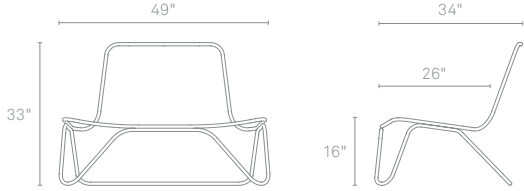

DWELL LOUNGE CHAIR

RA1-RAPSTL-GY	SILVER/STAINLESS	\$799
RA1-RAPBLK-GY	SILVER/BLACK	\$799

SILVER

STAINLESS

BLACK

To place an order, or find a Blu Dot retailer near you, visit www.bludot.com or contact us by phone at 612.782.1844 or by fax 612.782.1845. To inquire about trade discounts or becoming a Blu Dot retailer, please email sales@bludot.com or phone at 612.782.1844. For further product information and all other inquiries, please email service@bludot.com or call 612.782.1844.