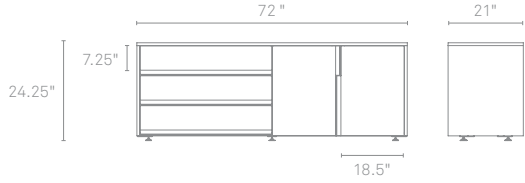

DRIFT 2 DOOR/3 DRAWER CONSOLE

Like the subtle ridges of a snowdrift, the bent ply drawers and doors of the Drift series create a soothing topography. A knobless, seamless look for credenzas, dressers and nightstands. Store undies in the bedroom, watch a flat screen in the living room or serve dinner in the dining room. Available in cherry and walnut.