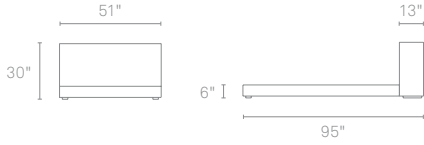

DODU TWIN		
DD1-FLTTWN-AQ	AQUA	\$1299
DD1-FLTTWN-CL	CHARCOAL	\$1299
DD1-FLTTWN-GP	GRAPHITE	\$1299
DD1-FLTTWN-WH	WHEAT	\$1299

Twin size pictured

To place an order, or find a Blu Dot retailer near you, visit www.bludot.com or contact us by phone at 612.782.1844 or by fax 612.782.1845. To inquire about trade discounts or becoming a Blu Dot retailer, please email sales@bludot.com or phone at 612.782.1844. For further product information and all other inquiries, please email service@bludot.com or call 612.782.1844.