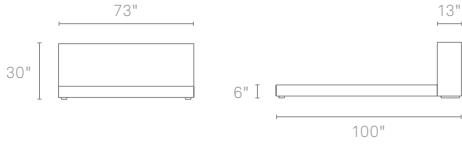

DODU QUEEN

A generously thick headboard of felt upholstery and French seams create a soft, sculptural and low-profile bed. Why French seams? Because the French know something about beds; that's why. Woven felt in aqua, charcoal, graphite and wheat. Twin, full, queen and king sizes.

DODU QUEEN		
DD1-FLTQUN-AQ	AQUA	\$1499
DD1-FLTQUN-CL	CHARCOAL	\$1499
DD1-FLTQUN-GP	GRAPHITE	\$1499
DD1-FLTQUN-WH	WHEAT	\$1499

Queen size pictured

To place an order, or find a Blu Dot retailer near you, visit www.bludot.com or contact us by phone at 612.782.1844 or by fax 612.782.1845. To inquire about trade discounts or becoming a Blu Dot retailer, please email sales@bludot.com or phone at 612.782.1844. For further product information and all other inquiries, please email service@bludot.com or call 612.782.1844.