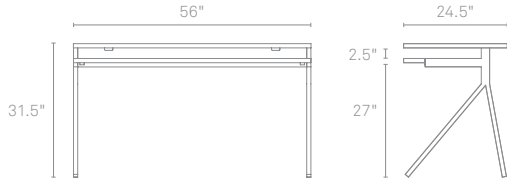

|                |            |       |
|----------------|------------|-------|
| <b>DESK 51</b> |            |       |
| DE1-DESK51-IV  | IVORY/GREY | \$699 |
| DE1-DESK51-RD  | RED        | \$699 |
| DE1-DESK51-SL  | SLATE      | \$699 |