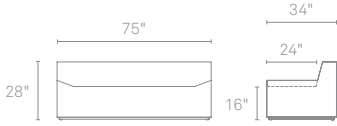

COUCHOID STUDIO SOFA

No fooling around here. Beautifully simple shapes with a stainless steel base. Couchoid. It's guaranteed to be more aerodynamic than your old couch. Available in dark brown, white or slate leather alternative and ocean upholstery.