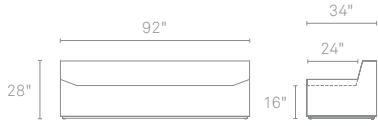

COUCHOID SOFA

No fooling around here. Beautifully simple shapes with a stainless steel base. Couchoid. It's guaranteed to be more aerodynamic than your old couch. Available in dark brown, white or slate leather alternative and ocean upholstery.