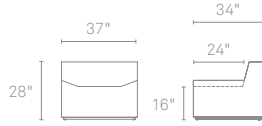

### COUCHOID LOUNGE CHAIR

C01-SFLNGE-BR	DARK BROWN	\$799
C01-SFLNGE-WH	WHITE	\$799
C01-SFLNGE-SL	SLATE	\$799
C01-SFLNGE-OC	OCEAN	\$799

DARK BROWN

WHITE

SLATE

OCEAN

To place an order, or find a Blu Dot retailer near you, visit [www.bludot.com](http://www.bludot.com) or contact us by phone at 612.782.1844 or by fax 612.782.1845. To inquire about trade discounts or becoming a Blu Dot retailer, please email [sales@bludot.com](mailto:sales@bludot.com) or phone at 612.782.1844. For further product information and all other inquiries, please email [service@bludot.com](mailto:service@bludot.com) or call 612.782.1844.