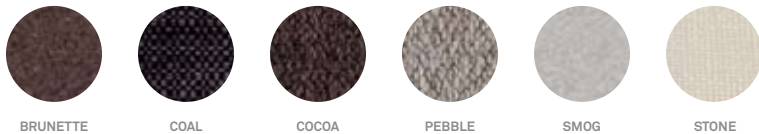

To place an order, or find a Blu Dot retailer near you, visit www.bludot.com or contact us by phone at 612.782.1844 or by fax 612.782.1845. To inquire about trade discounts or becoming a Blu Dot retailer, please email sales@bludot.com or phone at 612.782.1844. For further product information and all other inquiries, please email service@bludot.com or call 612.782.1844.