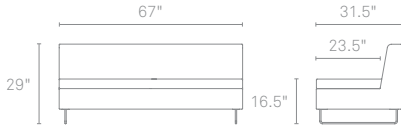

CLYDE (UN-ARMED) SOFA

When these two get together, something is bound to happen. Don't let the inconspicuous colors fool you: a sleek sectional paired with a well-tailored sofa is always a killer combination. Each is available separately, of course, but together they can really work a room. Available in brunette, coal, cocoa, pebble, smog or stone.