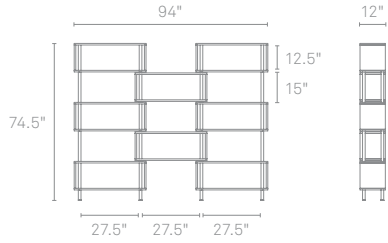

CHICAGO 8 BOX

Sometimes, good design is about what's not there. The Chicago series takes advantage of negative space, creating smart, elegant storage. 8 Box, 3 Box and Lowboy feature powder-coated tubular steel legs. Available in maple, graphite-on-oak and cherry.