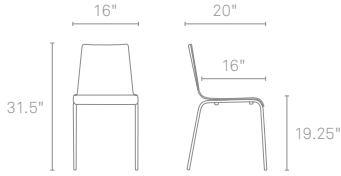

CHAIR CHAIR

An unassuming take on the everyday side chair—good proportions, nice materials and a great price. Choose from technical white oak, ebony, graphite-on-oak, and ivory on a chrome-plated base. For those with a softer side, we now offer the seats in black and chocolate leather alternative. Stackable. Enjoy. Enjoy.