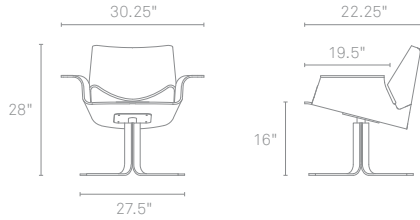

BUTTERCUP CHAIR

With plywood bent for beauty and for comfort, the Buttercup Chair cradles you in swiveling recline. All come in rift-sawn whiteoak, graphite-on-oak and walnut, with a brushed stainless steel base.