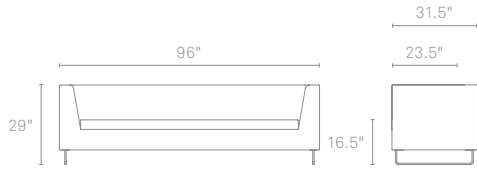

BONNIE SOFA

When these two get together, something is bound to happen. Don't let the inconspicuous colors fool you: a sleek sectional paired with a well-tailored sofa is always a killer combination. Each is available separately, of course, but together they can really work a room. Available in brunette, coal, cocoa, pebble, smog or stone.