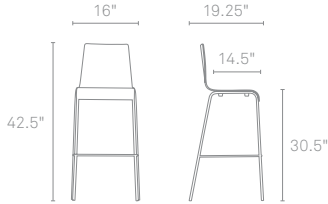

BARSTOOL BARSTOOL

An unassuming take on the everyday barstool—good proportions, nice materials and a great price. Choose from technical white oak, ebony, graphite-on-oak, and ivory on a chrome-plated base. For those with a softer side, we now offer the seats in black and chocolate leather alternative. Enjoy. Enjoy.

BARSTOOL BARSTOOL

| | | |
|---------------|---------------------|-------|
| CR1-BRSBRS-WO | TECHNICAL WHITE OAK | \$199 |
| CR1-BRSBRS-EB | EBONY | \$199 |
| CR1-BRSBRS-GO | GRAPHITE-ON-OAK | \$199 |
| CR1-BRSBRS-IV | IVORY | \$199 |
| CR1-BRSBRS-BK | BLACK | \$219 |
| CR1-BRSBRS-BW | CHOCOLATE BROWN | \$219 |