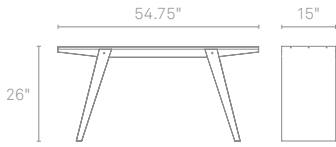

BARBARELLA CONSOLE TABLE

Beautifully exposed. Just the simple, straight-forward beauty of powder-coated steel and a wood veneer top. Ships flat and folds into shape. Choose from rectangular and square coffee tables as well as a console table and side table. Base in ivory with a graphite-on-oak top.